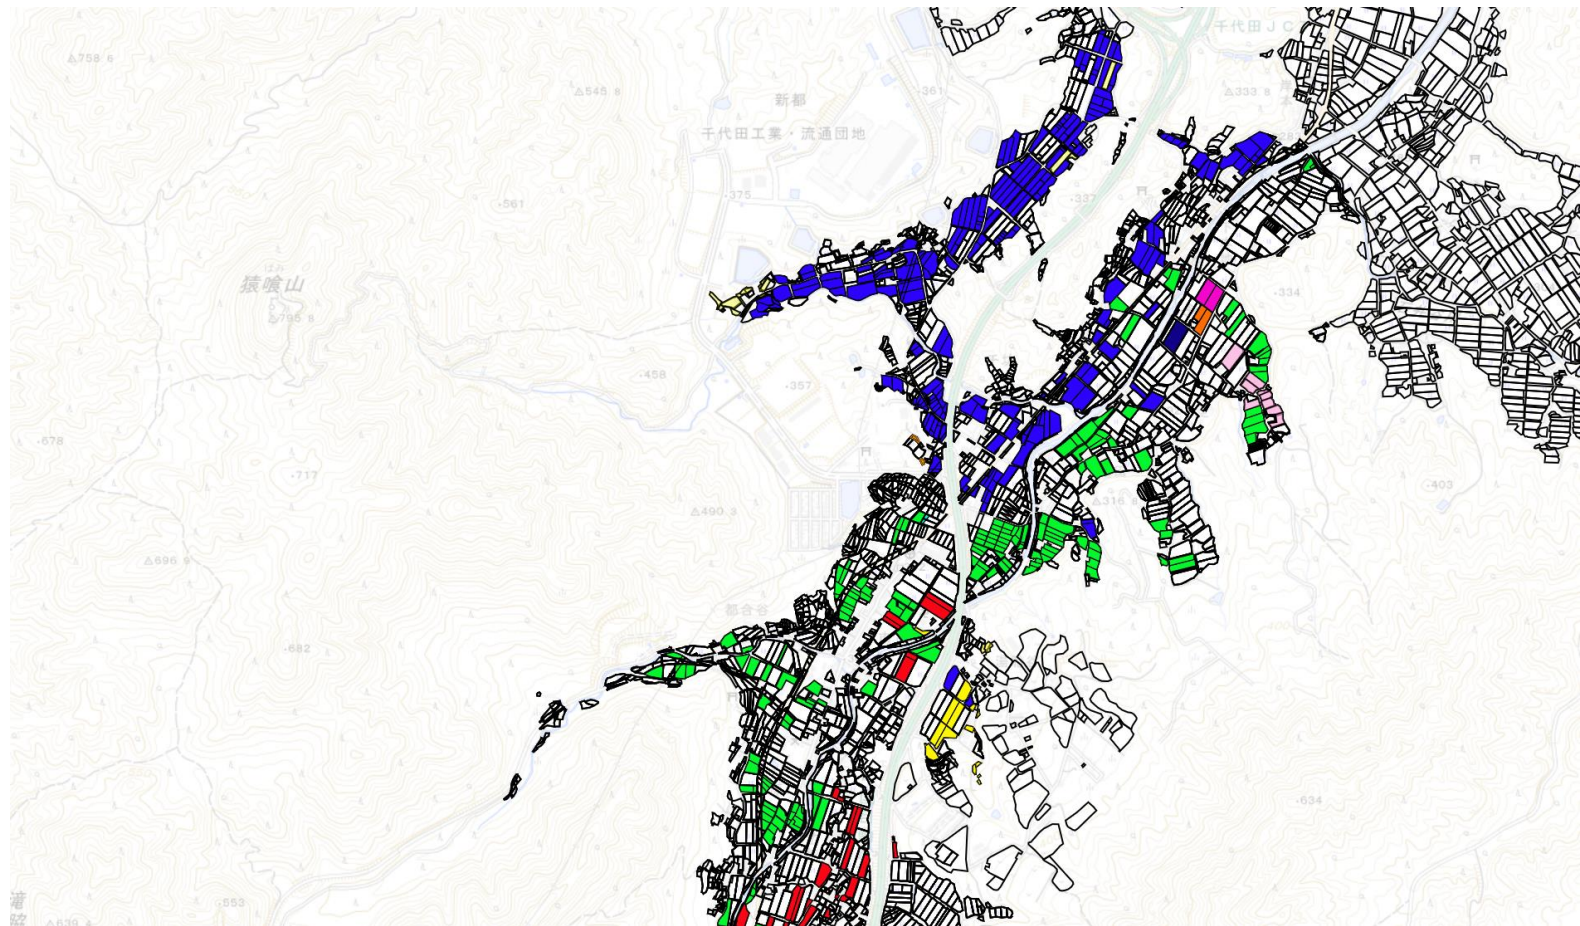

本地

本地

|              |   |
|--------------|---|
| Red          | A |
| Yellow       | B |
| Light Yellow | C |
| Orange       | D |
| Blue         | E |
| Light Blue   | F |
| Dark Blue    | G |
| Purple       | H |
| Dark Purple  | I |
| Green        | J |
| Light Green  | K |
| Cyan         | L |
| Pink         | M |