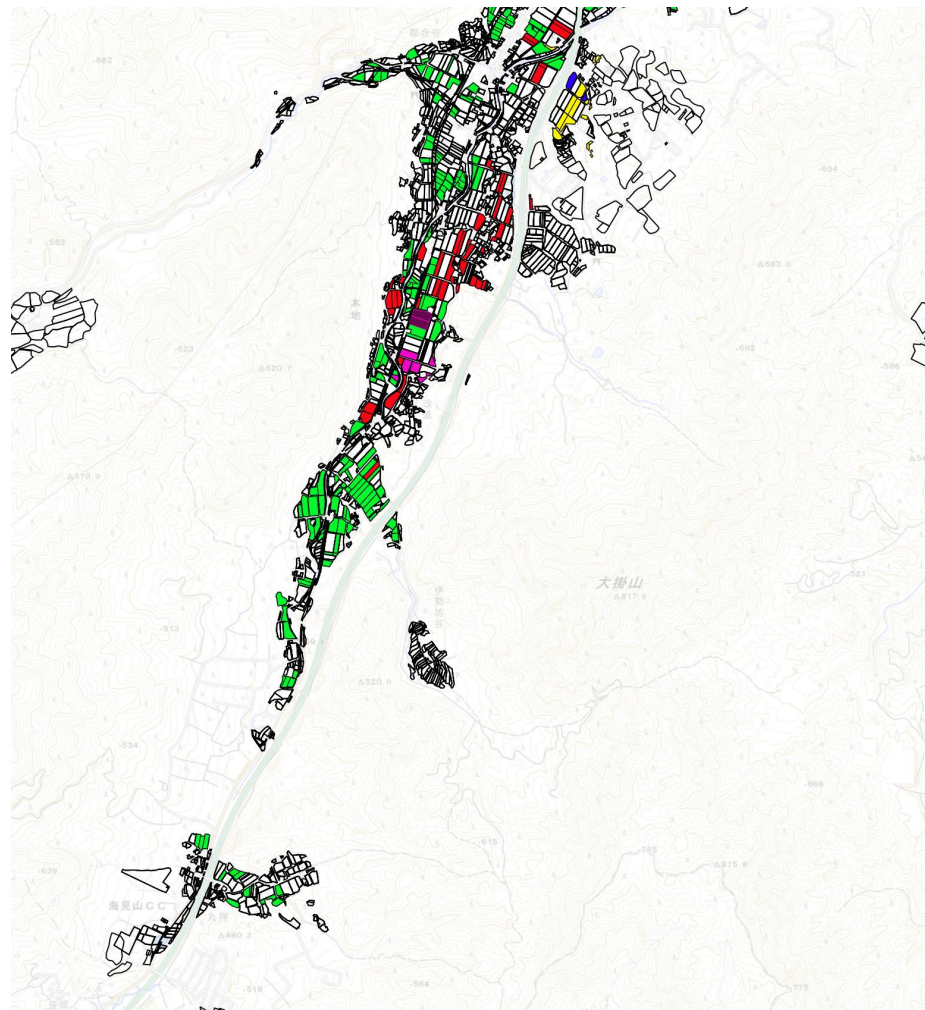

本地

本地

|              |   |
|--------------|---|
| Red          | A |
| Yellow       | B |
| Light Yellow | C |
| Orange       | D |
| Blue         | E |
| Light Blue   | F |
| Dark Blue    | G |
| Purple       | H |
| Dark Purple  | I |
| Green        | J |
| Light Green  | K |
| Cyan         | L |
| Pink         | M |